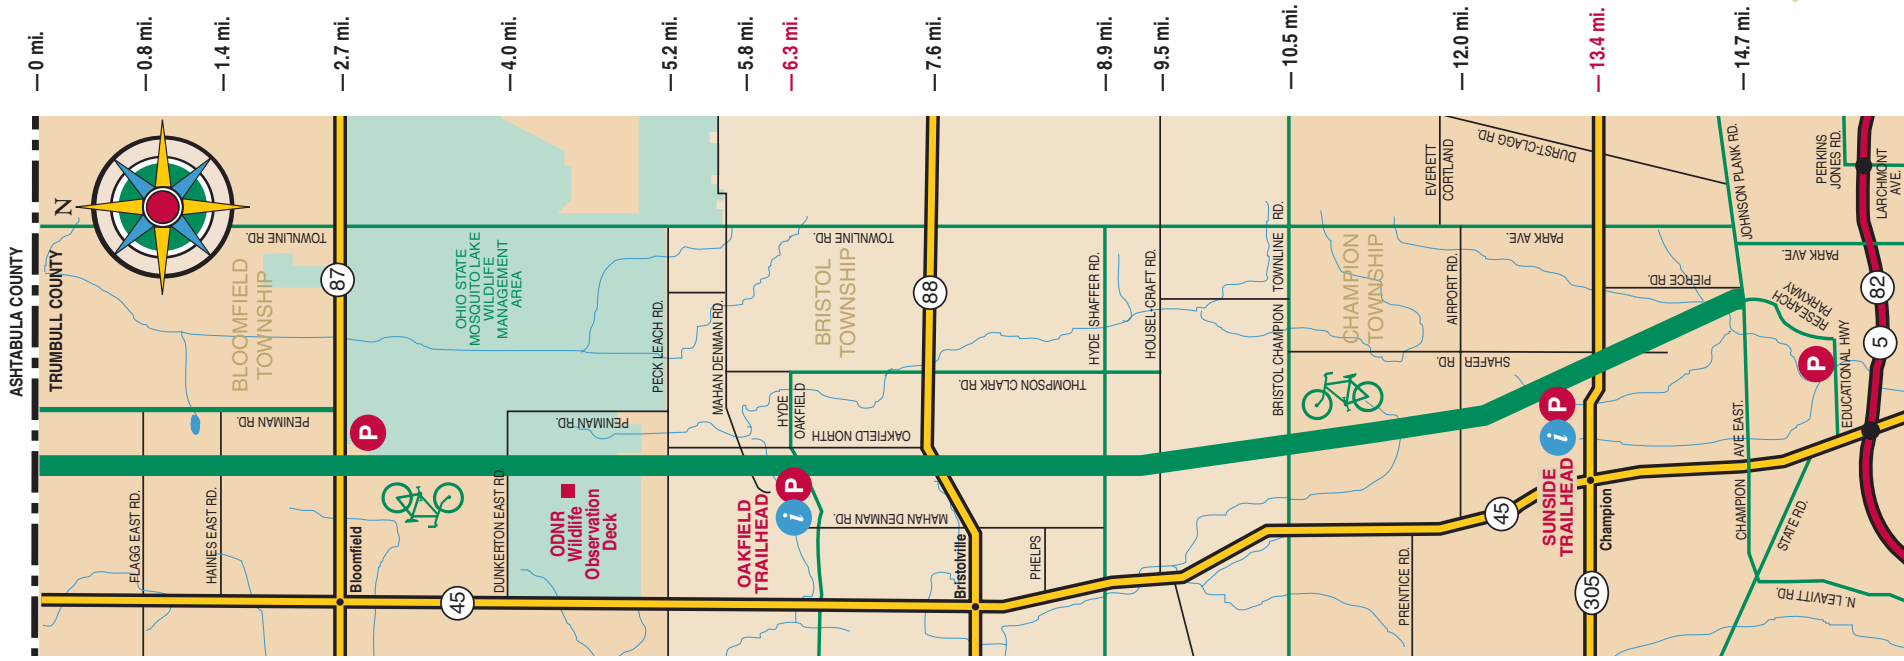

Western Reserve Greenway

Visit all of Trumbull County's MetroParks!

— **Canoe City MetroPark** —

North Leavitt Road, Warren Township

— **Clarence Darrow MetroPark** —

Young's Run Disc Golf Course

Educational Highway, Champion Township

www.TrumbullMetroParks.org

— October 2009 —

Trumbull County MetroParks
347 North Park Ave.
Warren, OH 44481

GREENWAY TRAIL GUIDE

WESTERN
RESERVE
GREENWAY

Trumbull County, Ohio

Trumbull County Sections of the Western Reserve Greenway

RULES AND REGULATIONS

of the Western Reserve Greenway
Trumbull County MetroParks

1. Greenway hours: dawn to dusk.
2. Keep to the right; pass on the left. Let others know when you are passing. Avoid blocking the Greenway for other users.
3. Yield to traffic at intersections.
4. No motorized vehicles.
5. Alcoholic beverages and controlled substances are prohibited.
6. Obey posted signs.
7. Do not litter; deposit trash in receptacles at Greenway parking areas.
8. Use designated parking areas; illegally parked vehicles can be cited.
9. Do not trespass on private property adjoining the Greenway.
10. No hunting on, from, or across the Greenway. Hunters must disable their weapons when using the Greenway to access hunting areas.
11. Leash pets; clean up their droppings.
12. Horses must be kept off the paved Greenway.
13. Do not disturb or feed wildlife.

TRUMBULL COUNTY METROPARKS